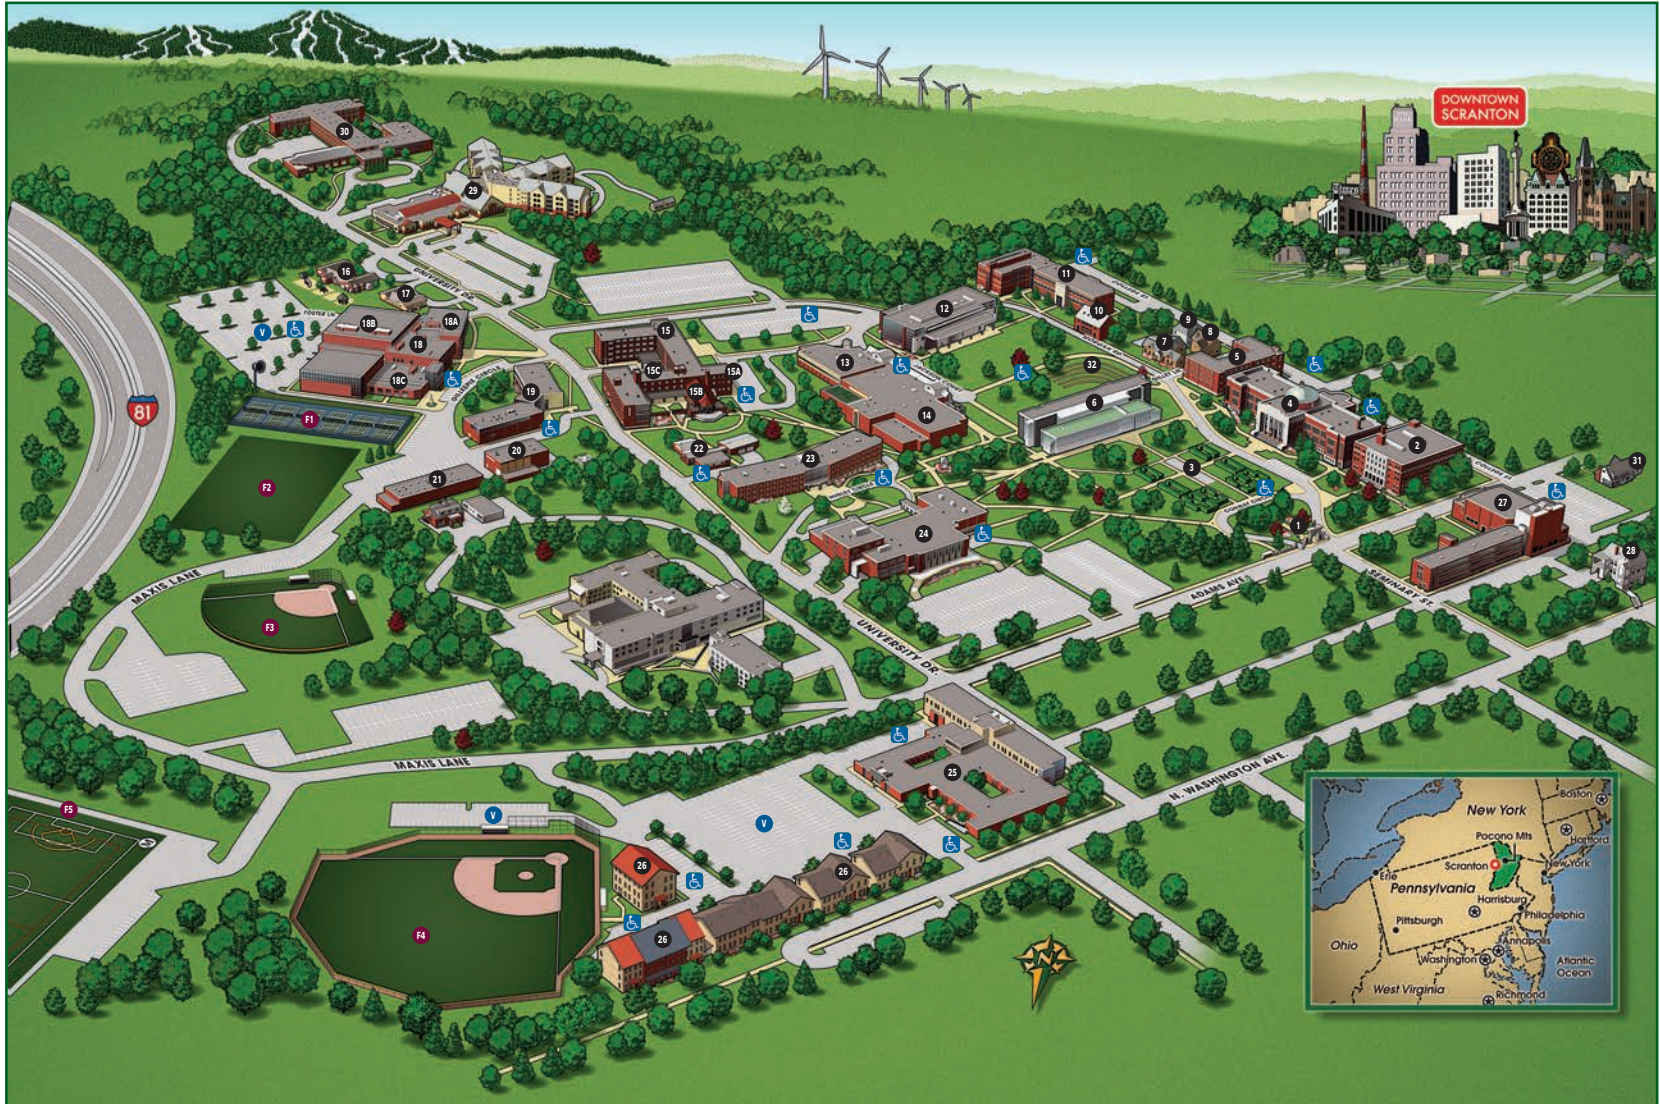

MARYWOOD CAMPUS

CAMPUS BUILDINGS

- 18C Aquatics Center
- 32 Calabro Delfino Amphitheatre
- 14 Center for Architectural Studies
- 18 Center for Athletics and Wellness
- 11 Center for Natural and Health Sciences
- 15C Conference Center
- 22 Emmanuel Hall
- 16 Fricchione Day Care Center
- 5 Immaculata Hall
- 18B Insalaco Arena
- 12 Insalaco Center for Studio Arts
- 6 Learning Commons
- 4 Liberal Arts Center
- 15 Loughran Hall
- 18A Lynett-Haggerty Fitness Center
- 23 Madonna Hall
- 21 Maintenance Building
- 10 Maria Hall
- 28 Marywood Veterans Resource Center
- 15B Marian Chapel
- 8 McCarty Hall
- 25 McGowan Center for Graduate and Professional Studies
- 1 Memorial Arch
- 3 Motherhouse and Seminary Morgan Memorial Garden
- 24 Nazareth Student Center
- 19 O'Neill Center for Healthy Families
- 9 Perpetual Help Hall
- 20 Physical Plant
- 31 President's House
- 7 Printing/Mailing Center
- 2 Regina Hall
- 27 Sette LaVerghetta Center for Performing Arts
- 13 Shields Center for Visual Arts
- 15A Swartz Center for Spiritual Life
- 17 Tony Domiano Center for Student Life
- 26 Woodland Residences

IHM BUILDINGS

- 30 IHM Center
- 29 Our Lady of Peace Residence

PARKING

- V Visitor Parking (Please visit the Campus Safety Office located in Nazareth Student Center to obtain a visitor parking pass.)

Parking for Physically Disabled

FIELDS AND COURTS

- F1 Tennis Courts
- F2 Grass Field
- F3 Softball Field
- F4 Baseball Field
- F5 Multipurpose Synthetic Turf Field